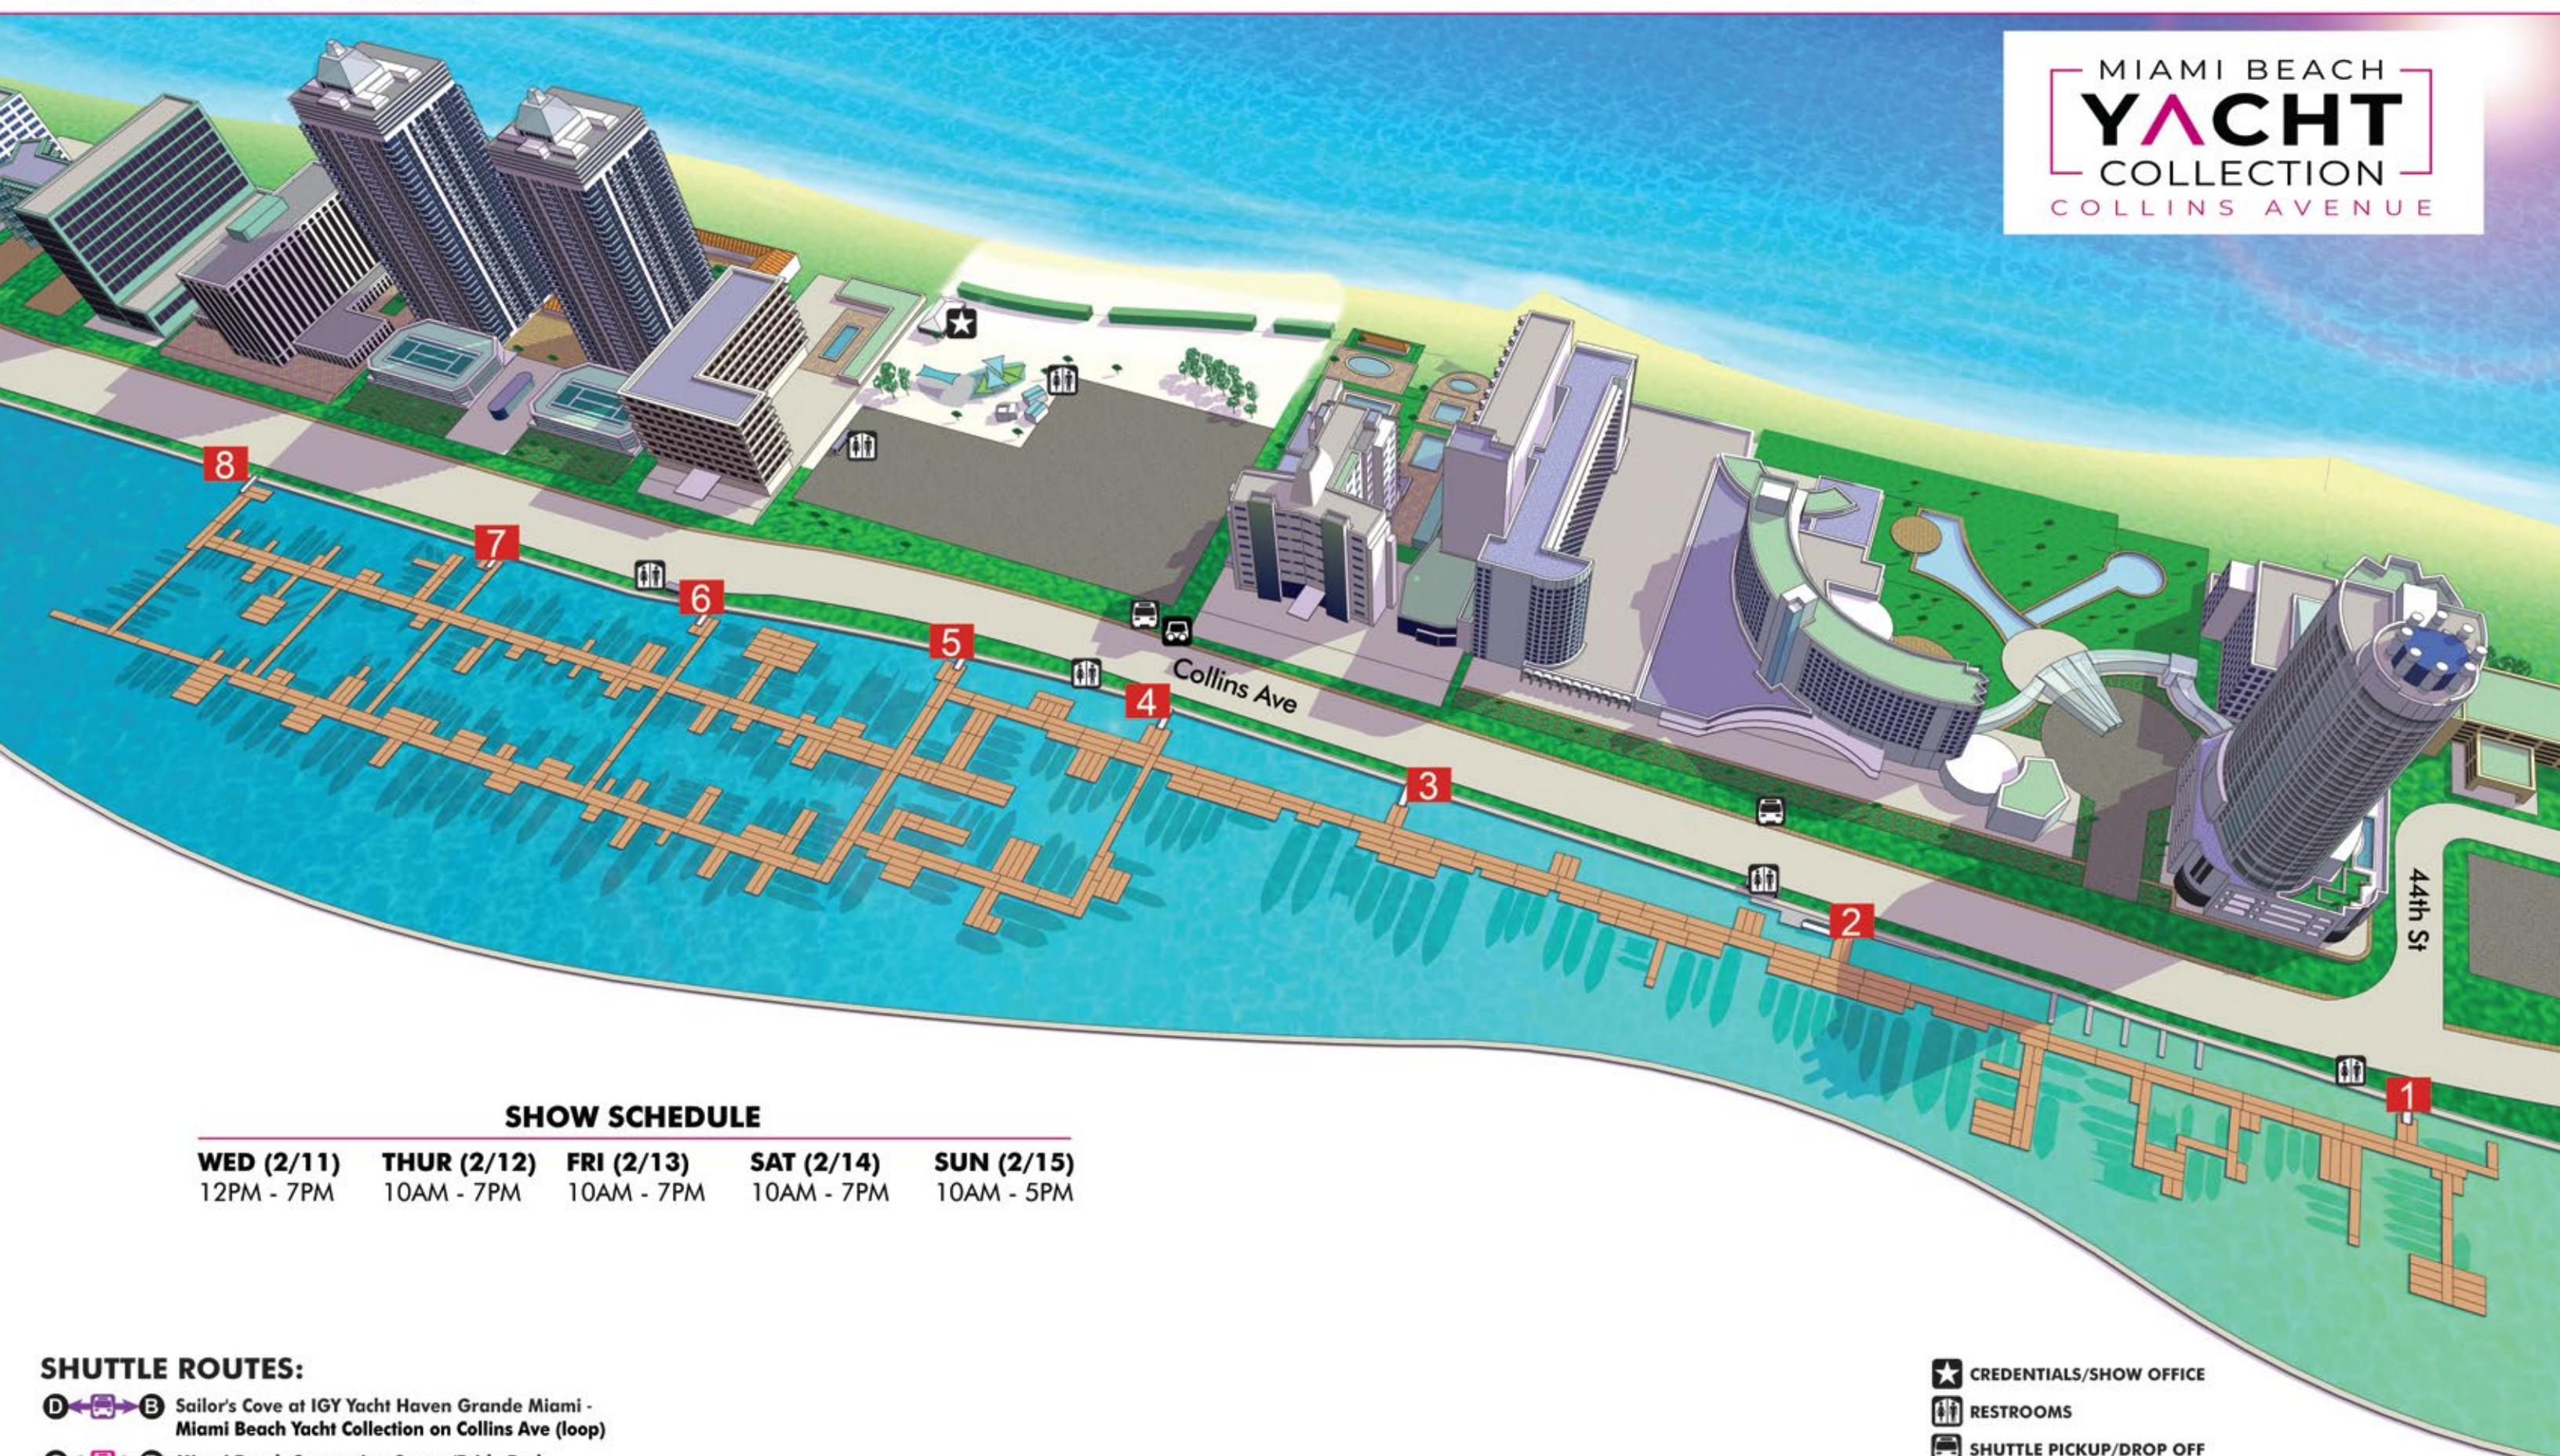

MIAMI BEACH  
**YACHT**  
COLLECTION  
COLLINS AVENUE

**SHOW SCHEDULE**

WED (2/11)	THUR (2/12)	FRI (2/13)	SAT (2/14)	SUN (2/15)
12PM - 7PM	10AM - 7PM	10AM - 7PM	10AM - 7PM	10AM - 5PM

**SHUTTLE ROUTES:**

- D** ↔ **B** Sailor's Cove at IGY Yacht Haven Grande Miami - Miami Beach Yacht Collection on Collins Ave (loop)
- C** ↔ **B** Miami Beach Convention Center/Pride Park - Miami Beach Yacht Collection on Collins Ave (loop)  
Golf Cart Service Also Available (Provided by ICON EV)

- CREDENTIALS/SHOW OFFICE
- RESTROOMS
- SHUTTLE PICKUP/DROP OFF
- GOLF CART PICKUP/DROP OFF